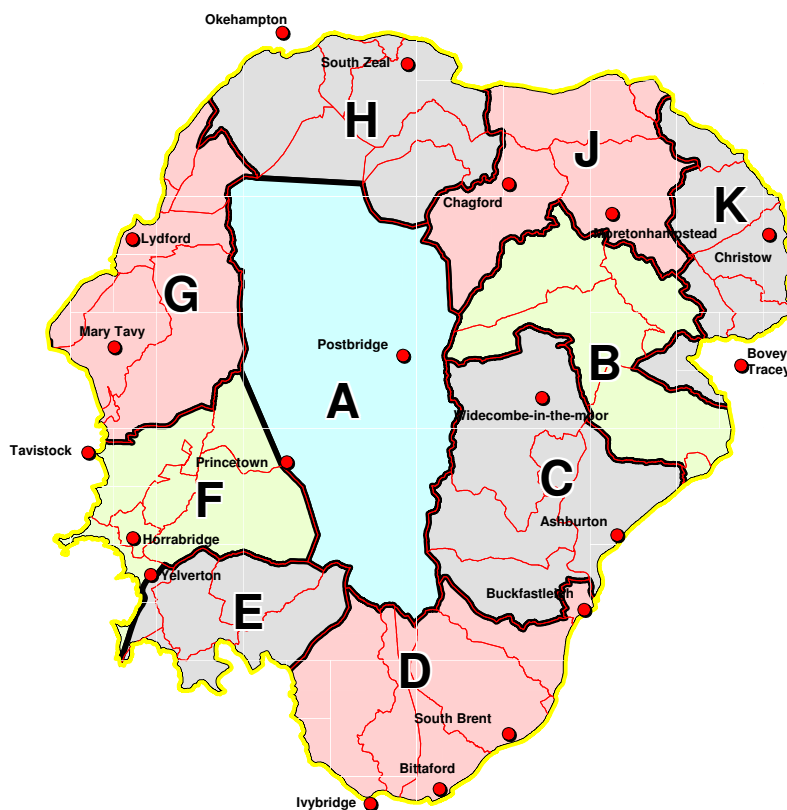

## Ranger Sectors 2011

Scale 1:300000

Compiled by S Bishop on 8 November 2010

Sector A Serina Rouse 07720 509271

Parishes covered: Dartmoor Forest

Sector B Ian Durrant 07736 882480

Parishes covered: Bickington, Ilsington, Lustleigh, Manaton, North Bovey

Sector C Bill Allen 07711 104545

Parishes covered: Ashburton, Buckland in the Moor, Holne, West Buckfastleigh, Widecombe

Sector D Ella Briens 07711 104546

Parishes covered: Buckfastleigh, Cornwood, Dean Prior, Harford, South Brent, Ugborough

Sector E Andrea Crisp

Parishes covered: Bickleigh, Buckland Monachorum, Meavy, Shaugh Prior, Sheepstor

Sector F Paul Glanville 07720 509272

Parishes covered: Buckland Monachorum, Horrabridge, Sampford Spiney, Walkhampton, Whitchurch

South Tawton, Sticklepath, Throwleigh

Sector J Pete Rich 07730 064470

Parishes covered: Chagford, Cheriton Bishop, Drewsteignton, Moretonhampstead

Sector K Simon Lee 07711 104541

Parishes covered: Bovey Tracey, Bridford, Christow, Dunsford, Hennock